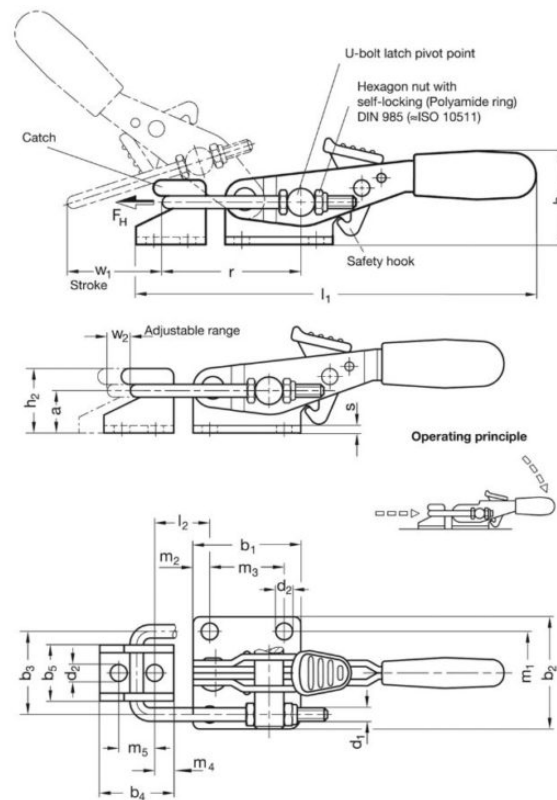

Data Sheet

Article number: 208513700T
 Description: E+G Klee latch clamp
 GN 851.3-700-T, w/o.hook w.catch
 Note: w/o.hook w.catch

Measures

1 = -	h1 = 56	m5 = 19
a = -	h2 = 36	Power = 7000
b1 = 60	l1 = -	r = -
b2 = 54	L2 = -	s = 3.5
b3 = -	m1 = 38	Size = 700
b4 = 38	m2 = 9.5	w1 = -
b5 = 26	m3 = 41.5	w2 = -
d2 = 8.5	m4 = 9.5	